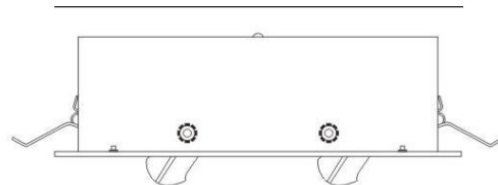

387mm 15 1/4"