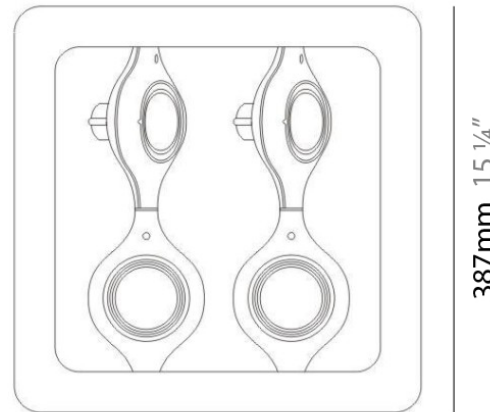

SPACE RECESSED

D96006

PROJECT	
TYPE	
NOTES	
QUANTITY	
DATE	

GENERAL

Series: Space
Brand: Milan
Division: Design
Mounting Type: Recessed
Mounting Location: Ceiling
Subcategory: Downlight

PHYSICAL

Shape: Square
Length (mm): 387
Length (in): 15 1/4
Width (mm): 387
Width (in): 15 1/4
Height (mm): 89
Height (in): 3 1/2
Light Distribution: Direct
Weight (kg): 3.2
Weight (lbs): 7
Diffuser: Glass - Sold Separately
Fixture Finish: Metallic Gray
Fixture Material: Metal

ELECTRICAL

Number of Lamps: 4
Lamp Type: LED Retrofit
Lamp Shape: MR16
Bulb Included: Bulb Not Included
Total Output Wattage (W): 20
Max. Wattage Per Lamp (W): 5
Lamp Base: GU10
Housing: Non - IC rated remodel housing is for use in non - insulated areas or where insulation is at least 3
Input Voltage (V): 120

LED

OPTICAL

RATINGS AND CERTIFICATIONS

Certified By: CSA Certified to UL and CSA Standards
IP rating: IP20